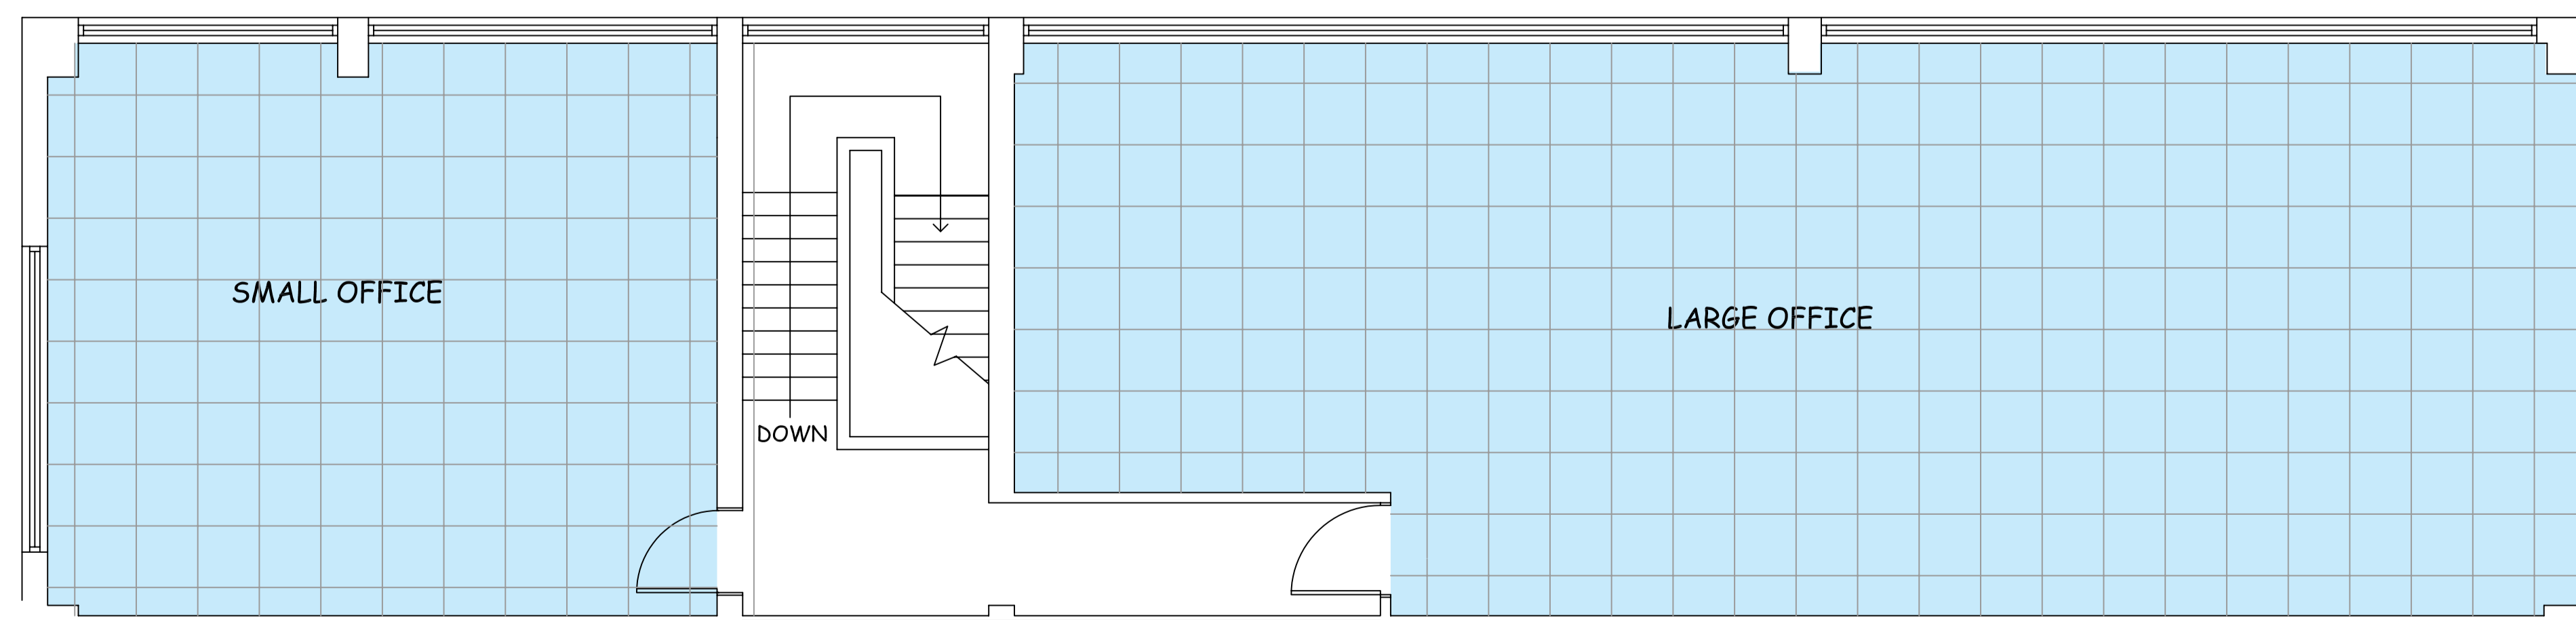

WAREHOUSE SCALE 1:100

GROUND FLOOR SCALE 1:50

FIRST FLOOR SCALE 1:50